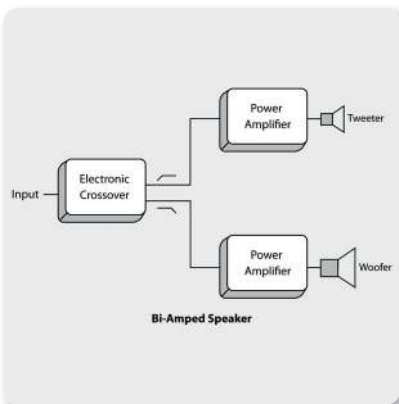

Portable Speakers

EUROLIVE B112D

Active 2-Way 12" PA Speaker System with
Wireless Option and Integrated Mixer

Own the Stage with Digital Wireless

Get wireless-ready with the built-in, dedicated connectivity of our **ULTRALINK ULM Series** wireless microphone system (to be ordered separately). Wireless gives you maximum freedom and mobility without the need to run cables. The highest-quality sound is provided thanks to the **ULM's** digital, license-free 2.4 GHz frequency spectrum.

The **ULM** wireless system combines professional-quality sound with simple setup and an intuitive interface for legendary audio performance right out of the box. Just plug in the **ULM** receiver "dongle", and instantly you have an exceptional wireless mic system. Freeing you from cables is the simply easy way to own the stage.

Built-in Mixing Capability

The integrated 2-channel mixer features the same ultra low-noise, high-headroom mic preamps that have made **BEHRINGER** mixers legendary, and the individual Mic/Line inputs accept virtually any level signal you're likely to run across. Variable Input gain controls (with Clip LED) will have you dialing in the perfect level every time. And if you need more coverage, use the convenient Link Output XLR connector to add more active loudspeakers.