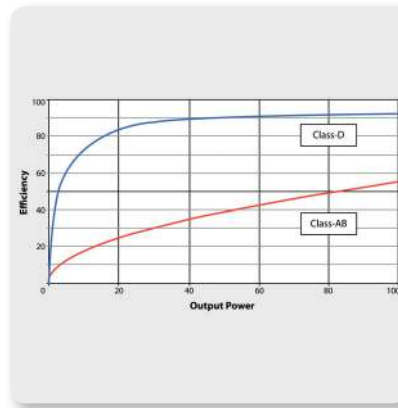

Portable Speakers

EUROLIVE

B112D

Active 2-Way 12" PA Speaker System with Wireless Option and Integrated Mixer

- Versatile trapezoidal enclosure design allows different positioning:
  - Stand mounting with 35-mm pole socket
  - Tilts on its side for use as a floor monitor
- Ergonomically shaped handles for easy carrying and setup
- 3-Year Warranty Program*
- Conceived and designed by BEHRINGER Germany